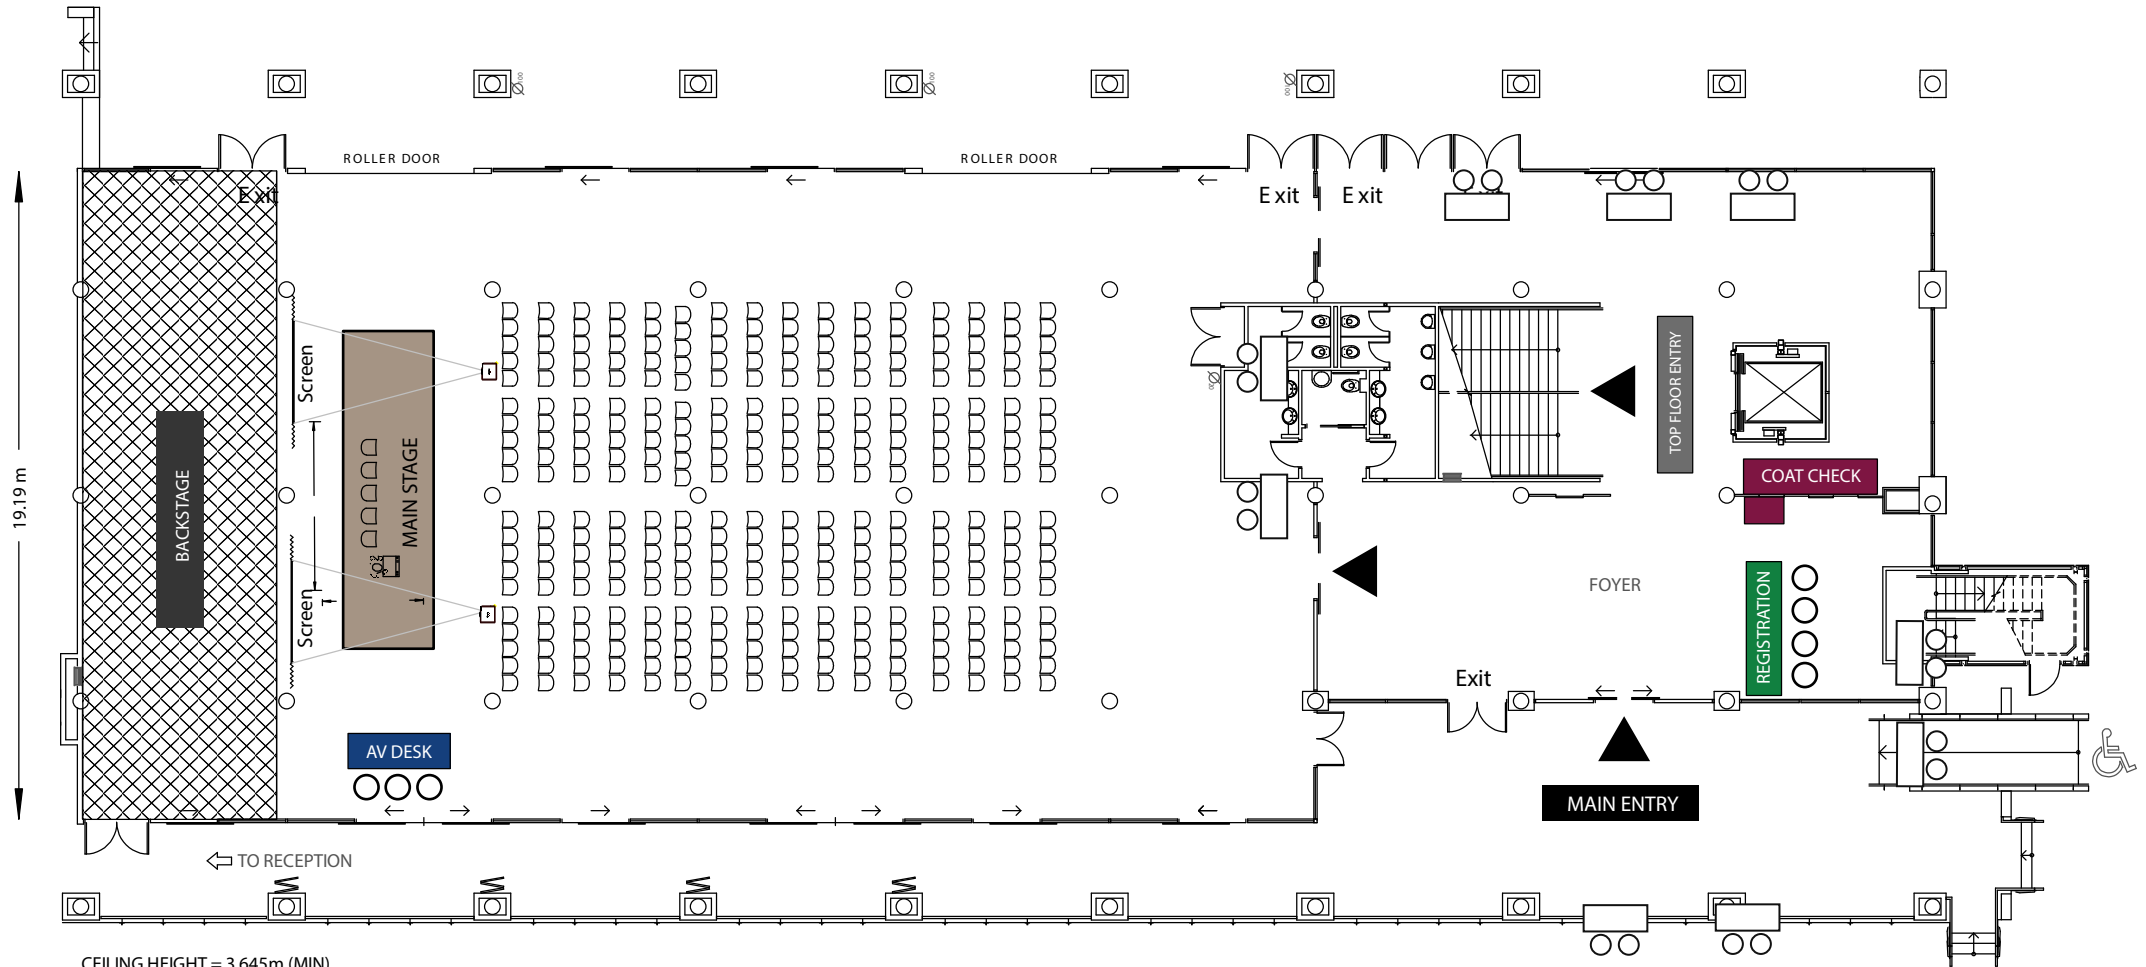

**LOWER LEVEL**  
**SITE MAP**  
**DAY LAYOUT**

19.19 m

CEILING HEIGHT = 3.645m (MIN)  
CEILING HEIGHT = 3.990m (MAX)

**LOWER LEVEL**  
**SITE MAP**  
**EVENING LAYOUT**

CEILING HEIGHT = 3.645m (MIN)  
CEILING HEIGHT = 3.990m (MAX)