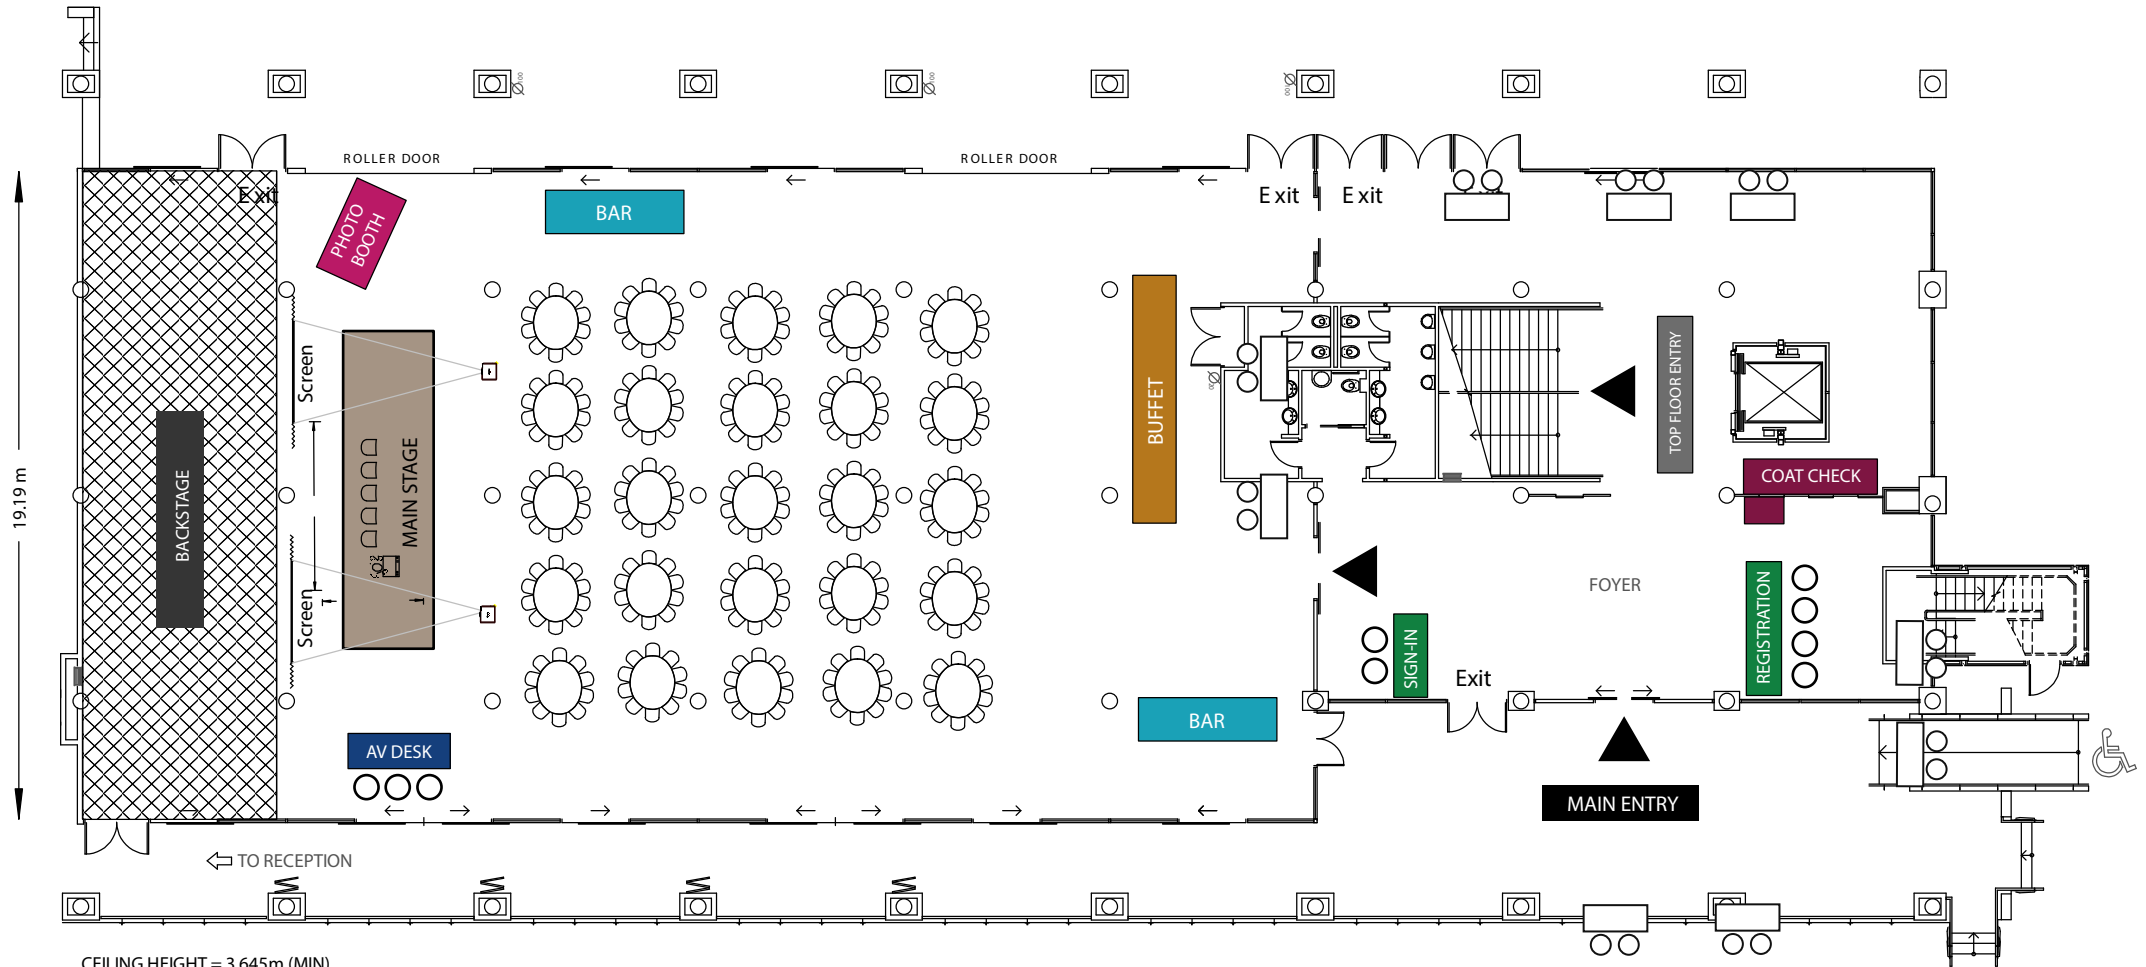

**LOWER LEVEL**  
**SITE MAP**  
**DAY LAYOUT**

19.19 m

CEILING HEIGHT = 3.645m (MIN)  
CEILING HEIGHT = 3.990m (MAX)

**LOWER LEVEL**  
**SITE MAP**  
**EVENING LAYOUT**

CEILING HEIGHT = 3.645m (MIN)  
CEILING HEIGHT = 3.990m (MAX)